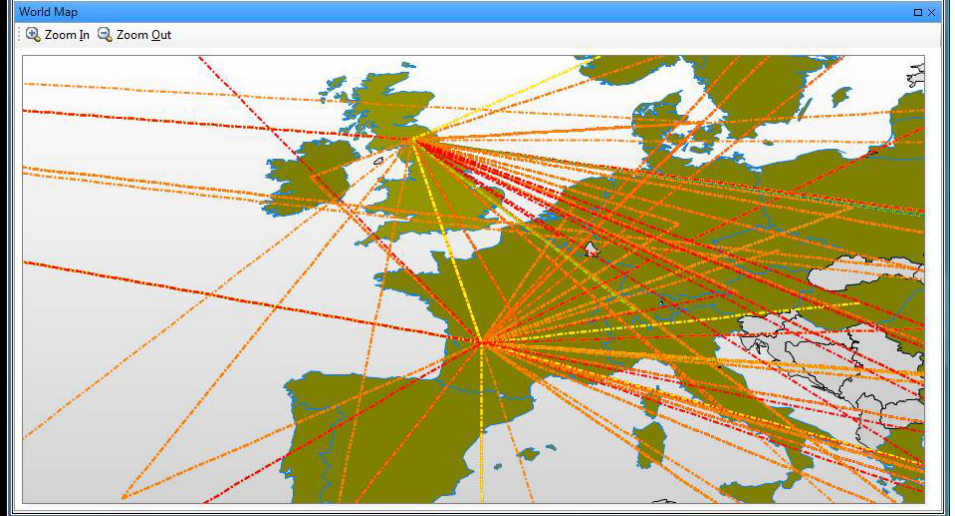

Source_IP.IP-Address	Source_Port.Range_Set (label)	Destination_Port.Range_Set (label)	Destination_IP.IP-Address
98.35.209.140			7.60.99.91
38.81.188.4			7.60.5.73
127.7.180.93			7.60.240.6
118.236.224.10			7.60.177.108
113.71.140.155			7.60.144.74

Paradox: Count per Source IP.IP-Address, Source Port.Range Set (label), Destination Port.Range Set (label), Destination IP.IP-Address

Parabox: Count per Source
IP.IP-Address, Source Port.Ran...

Pie Chart: Count per Desti...

Scatter Plot: Source
IP.IP-AddressOctetATruncation p...

World Map

Field: Connections.Destinati

Refresh Screenshots

Dr. John Goodall, johng@avi.com

Jason Kopylec, jasonk@avi.com

<http://www.securedecisions.com/viassist>