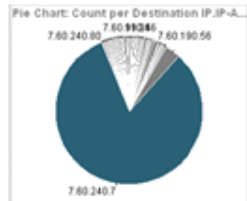

Parabox: Count per Source
IP.IP-Address, Source Port.Ran...

Pie Chart: Count per Desti...

Scatter Plot: Source
IP.IP-AddressOctetATruncation p...