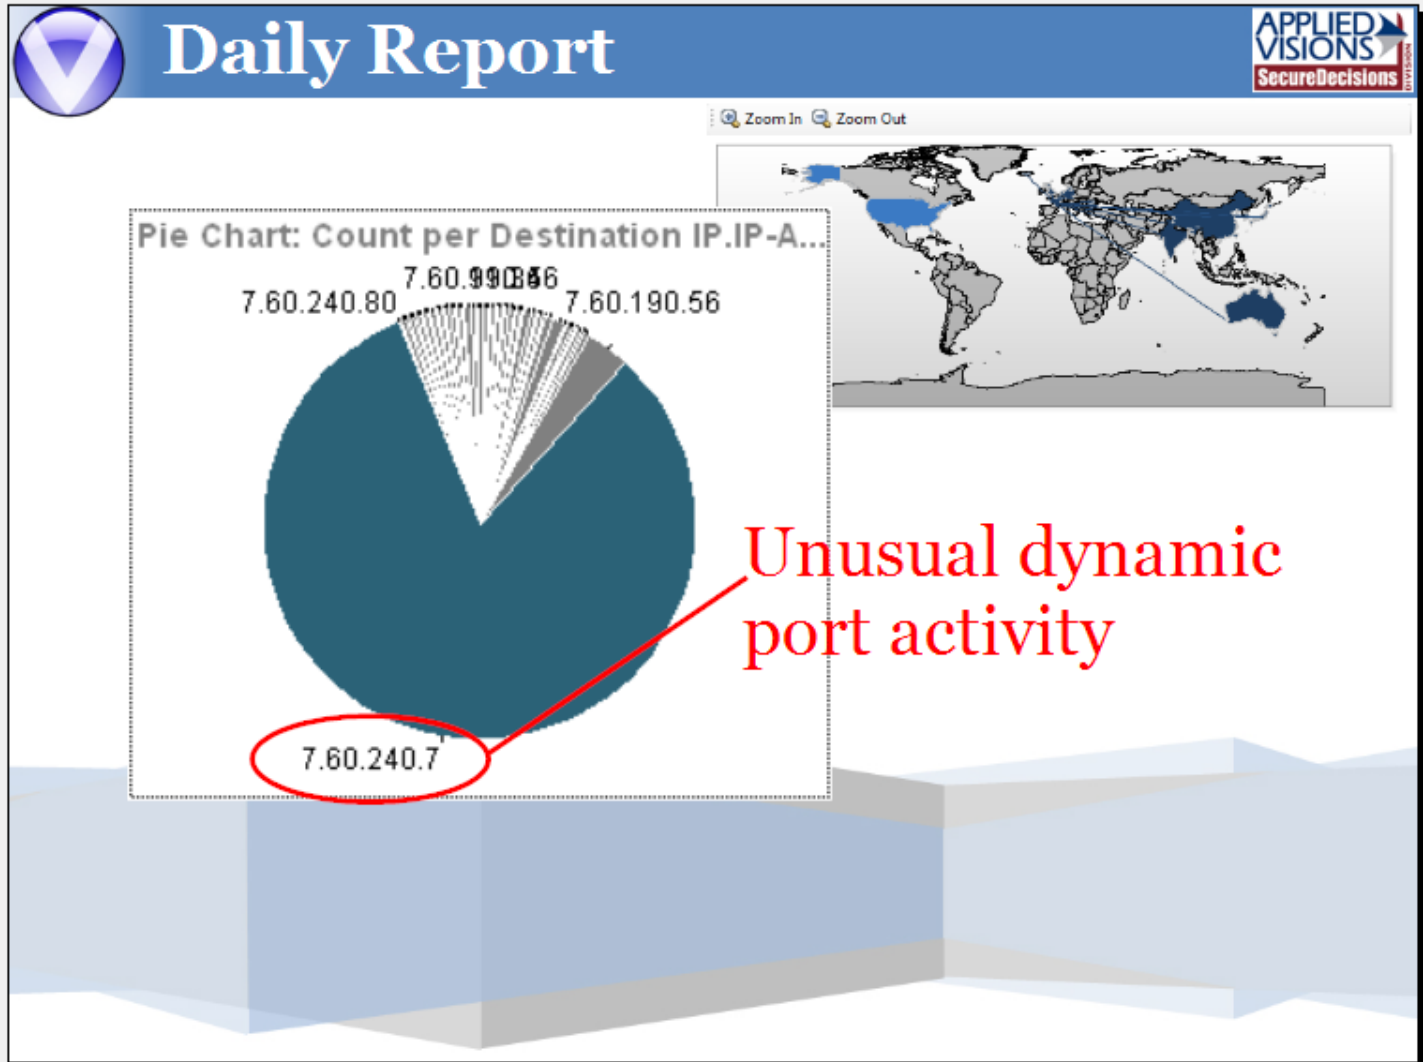

Parabox: Count per Source
IP.IP-Address, Source Port.Ran...

Scatter Plot: Source
IP.IP-AddressOctetATruncation p...

World Map

Field: Connections.Destinati

Refresh Screenshots