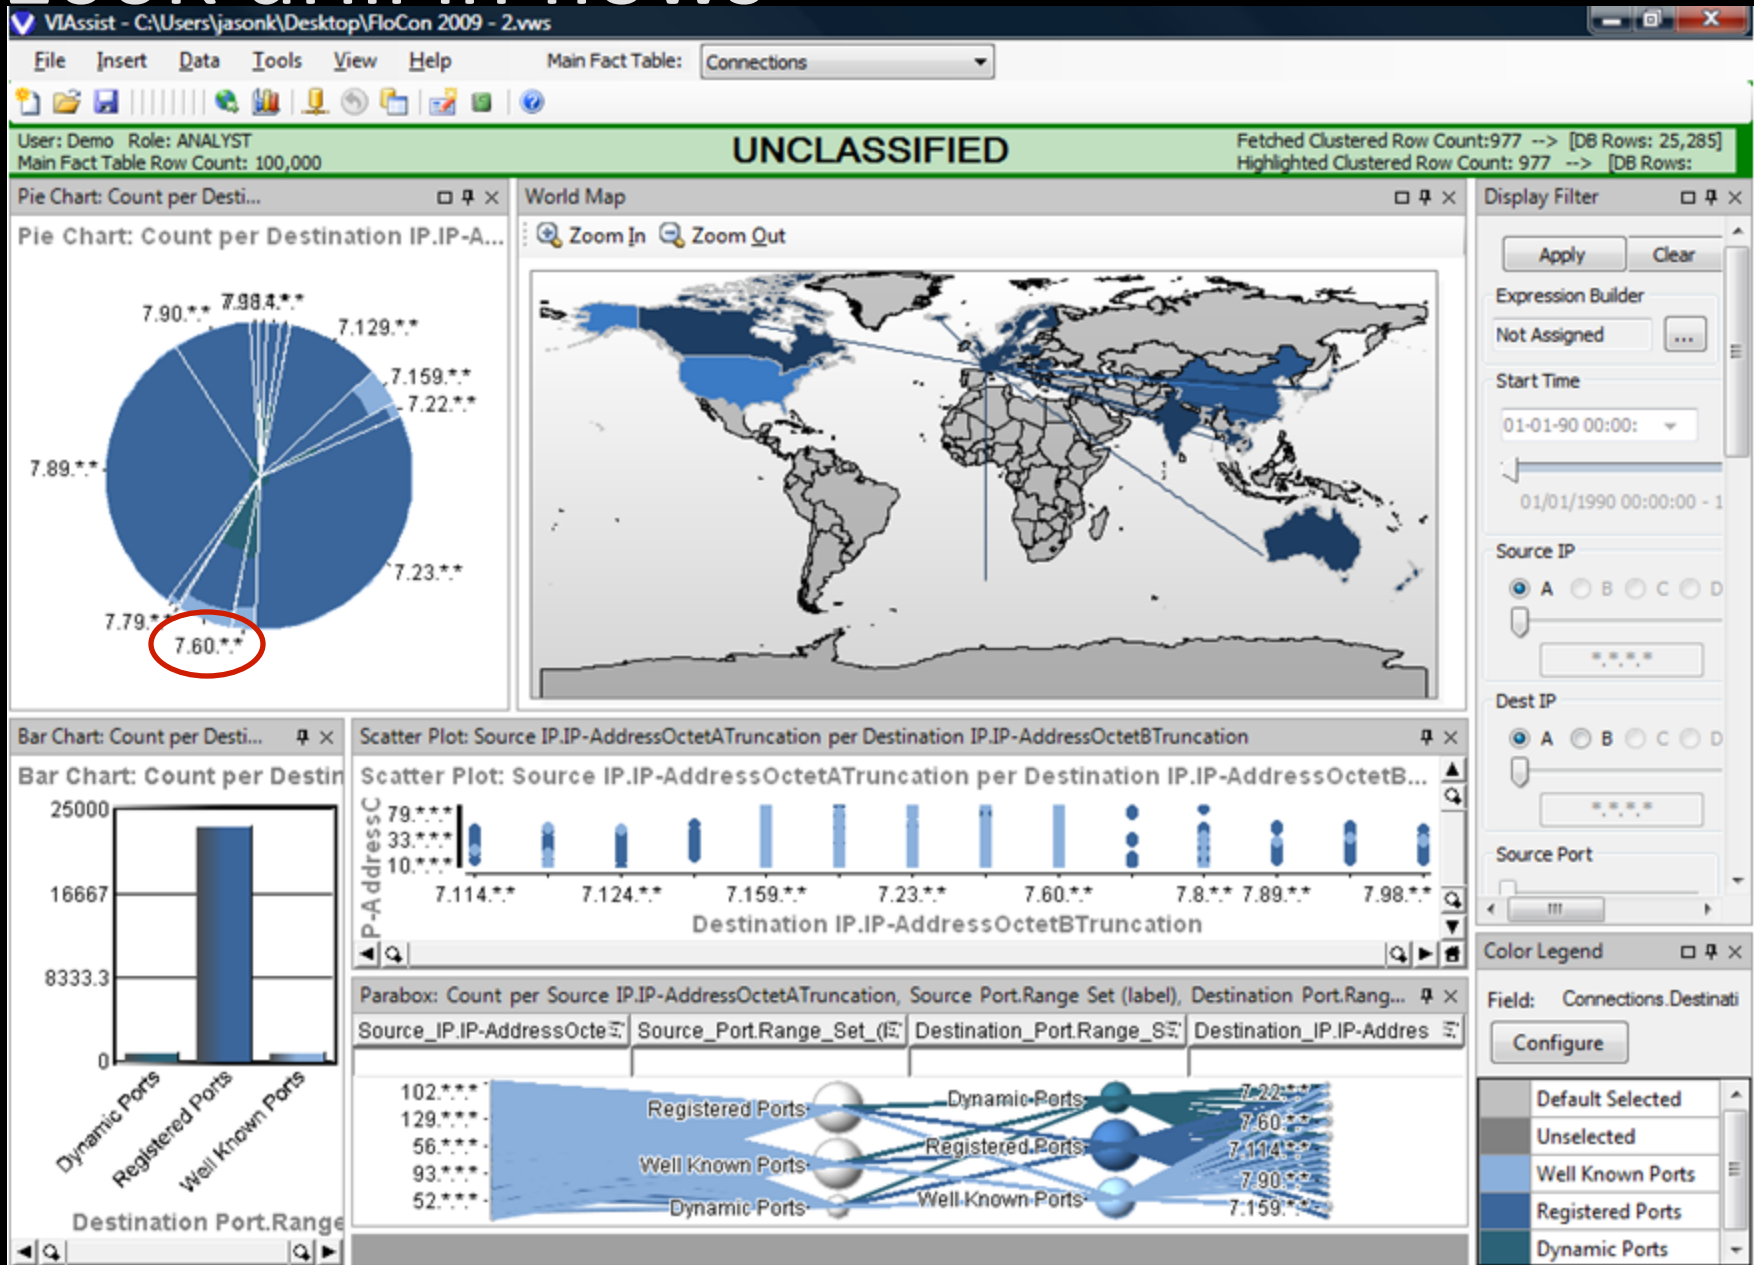

Destination IP: 192.88.209.0 / 24

Source Ports: []

Destination Ports: []

Protocols

- ICP
- UDP
- ICMP
- Other

Additional Silk Options

[]

```
rwfilter --start-date=2005/01/08:1 --end-date=2005/01/08:23 --type=in,out,inweb,outweb --pass=stdout  
--sensors=S0,S1,S2,S3,S4,S5,S6,S7,S8,S9,S10,S11,S12,S13,S14 --saddress=192.88.209.0/24  
--daddress=192.88.209.0/24
```

Import

Run

Save

Close

smart aggregation

2 million unfiltered flows

2 million unfiltered flows

100K drill in flows

300 detailed flows

VIAssist - C:\Users\jasonk\Desktop\FloCon 2009 - 2.vws

File Insert Data Tools View Help Main Fact Table: **Connections**

User: Demo Role: ANALYST Main Fact Table Row Count: 100,000 **UNCLASSIFIED** Fetched Clustered Row Count: 342 --> [DB Rows: 359] Highlighted Clustered Row Count: 282 --> [DB Rows: 295]

Pie Chart: Count per Destination IP.IP-Address

Pie Chart: Count per Destination IP.IP-Address

World Map

World Map

Display Filter

Apply Clear

Expression Builder

Not Assigned