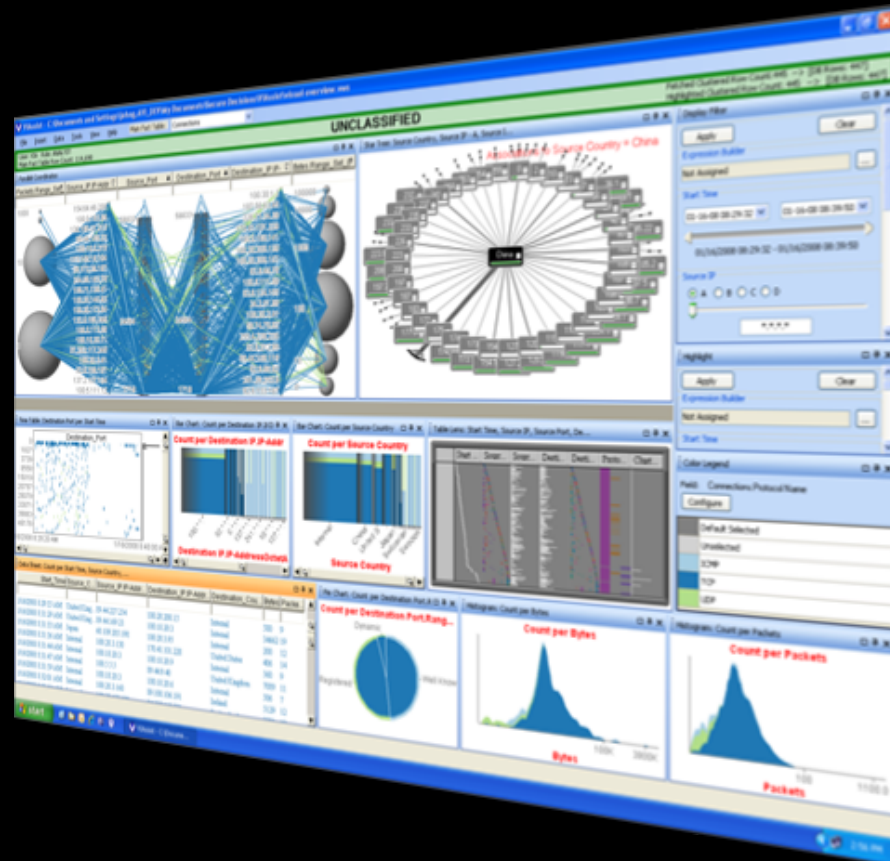

see the needle?

how can we do better?

cognitive task analysis

TACTICAL

STRATEGIC

INCREASING SITUATIONAL AWARENESS

VIASSIST

VIAssist Workstation

Silk Command Chooser

oracle on silk.avi.com:/usr/local/flowdata/SILK-LBNL-05

Advanced Share Command

- All Traffic
 - All Incoming
 - All Outgoing
 - Web Incoming
 - Web Outgoing
- By Sensor
 - S0
 - S1
- Private
 - To/From CERT
- Advanced
 - Long Duration
- Worms
 - Slammer

Scatter Plot: Source IP.IP-AddressOctetA Truncation per Destination IP.IP-Address

Scatter Plot: Source IP.IP-AddressOctetA Truncation per Destination IP.IP-Address

Paradox: Count per Source IP.IP-Address, Source Port.Range Set (label), Destination Port.Range Set (label), Destination IP.IP-Address