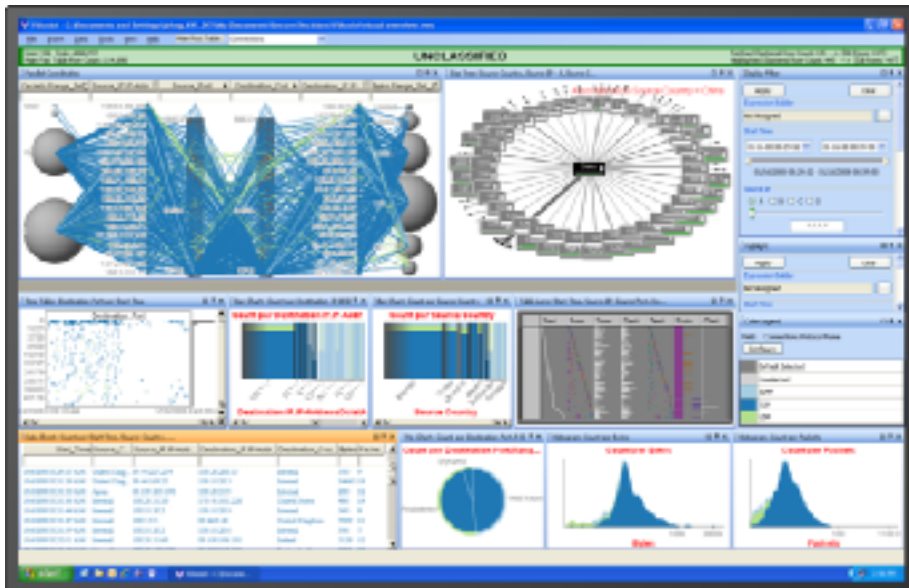

Paradox: Count per Source IP.IP-Address, Source Port.Range Set (label), Destination Port.Range Set (label), Destination IP.IP-Address

Parabox: Count per Source
IP.IP-Address, Source Port.Ran...

Pie Chart: Count per Desti...

Scatter Plot: Source
IP.IP-AddressOctetATruncation p...

World Map

Field: Connections.Destinati

Refresh Screenshots

Dr. John Goodall, johng@avi.com

Jason Kopylec, jasonk@avi.com

<http://www.securedecisions.com/viassist>