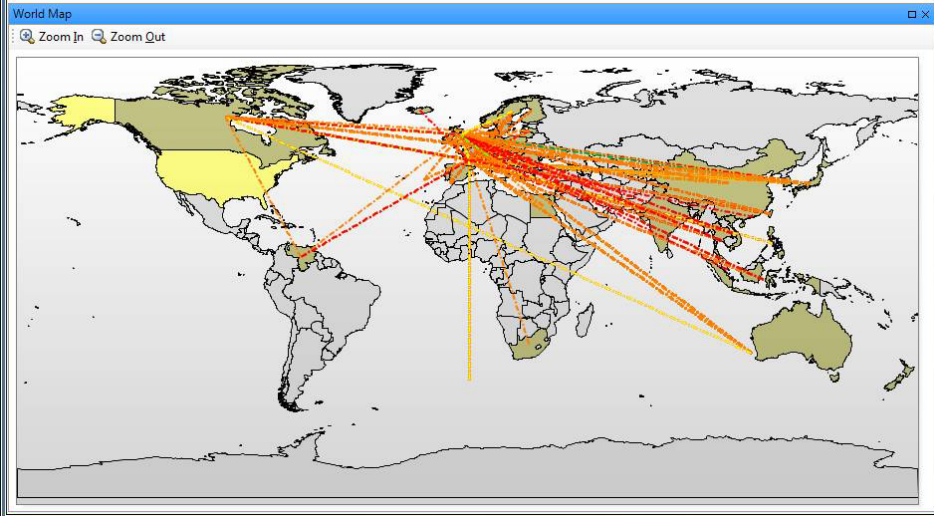

Source_IP.IP-Address	Source_Port.Range_Set (label)	Destination_Port.Range_Set (label)	Destination_IP.IP-Address
98.35.209.140			7.60.99.91
38.81.188.4			7.60.5.73
127.7.180.93			7.60.240.6
118.236.224.10			7.60.177.108
113.71.140.155			7.60.144.74

Paradox: Count per Source IP.IP-Address, Source Port.Range Set (label), Destination Port.Range Set (label), Destination IP.IP-Address

Parabox: Count per Source
IP.IP-Address, Source Port.Ran...

Pie Chart: Count per Desti...

Scatter Plot: Source
IP.IP-AddressOctetATruncation p...

World Map

Field: Connections.Destinati

Refresh Screenshots

Dr. John Goodall, johng@avi.com

Jason Kopylec, jasonk@avi.com

<http://www.securedecisions.com/viassist>