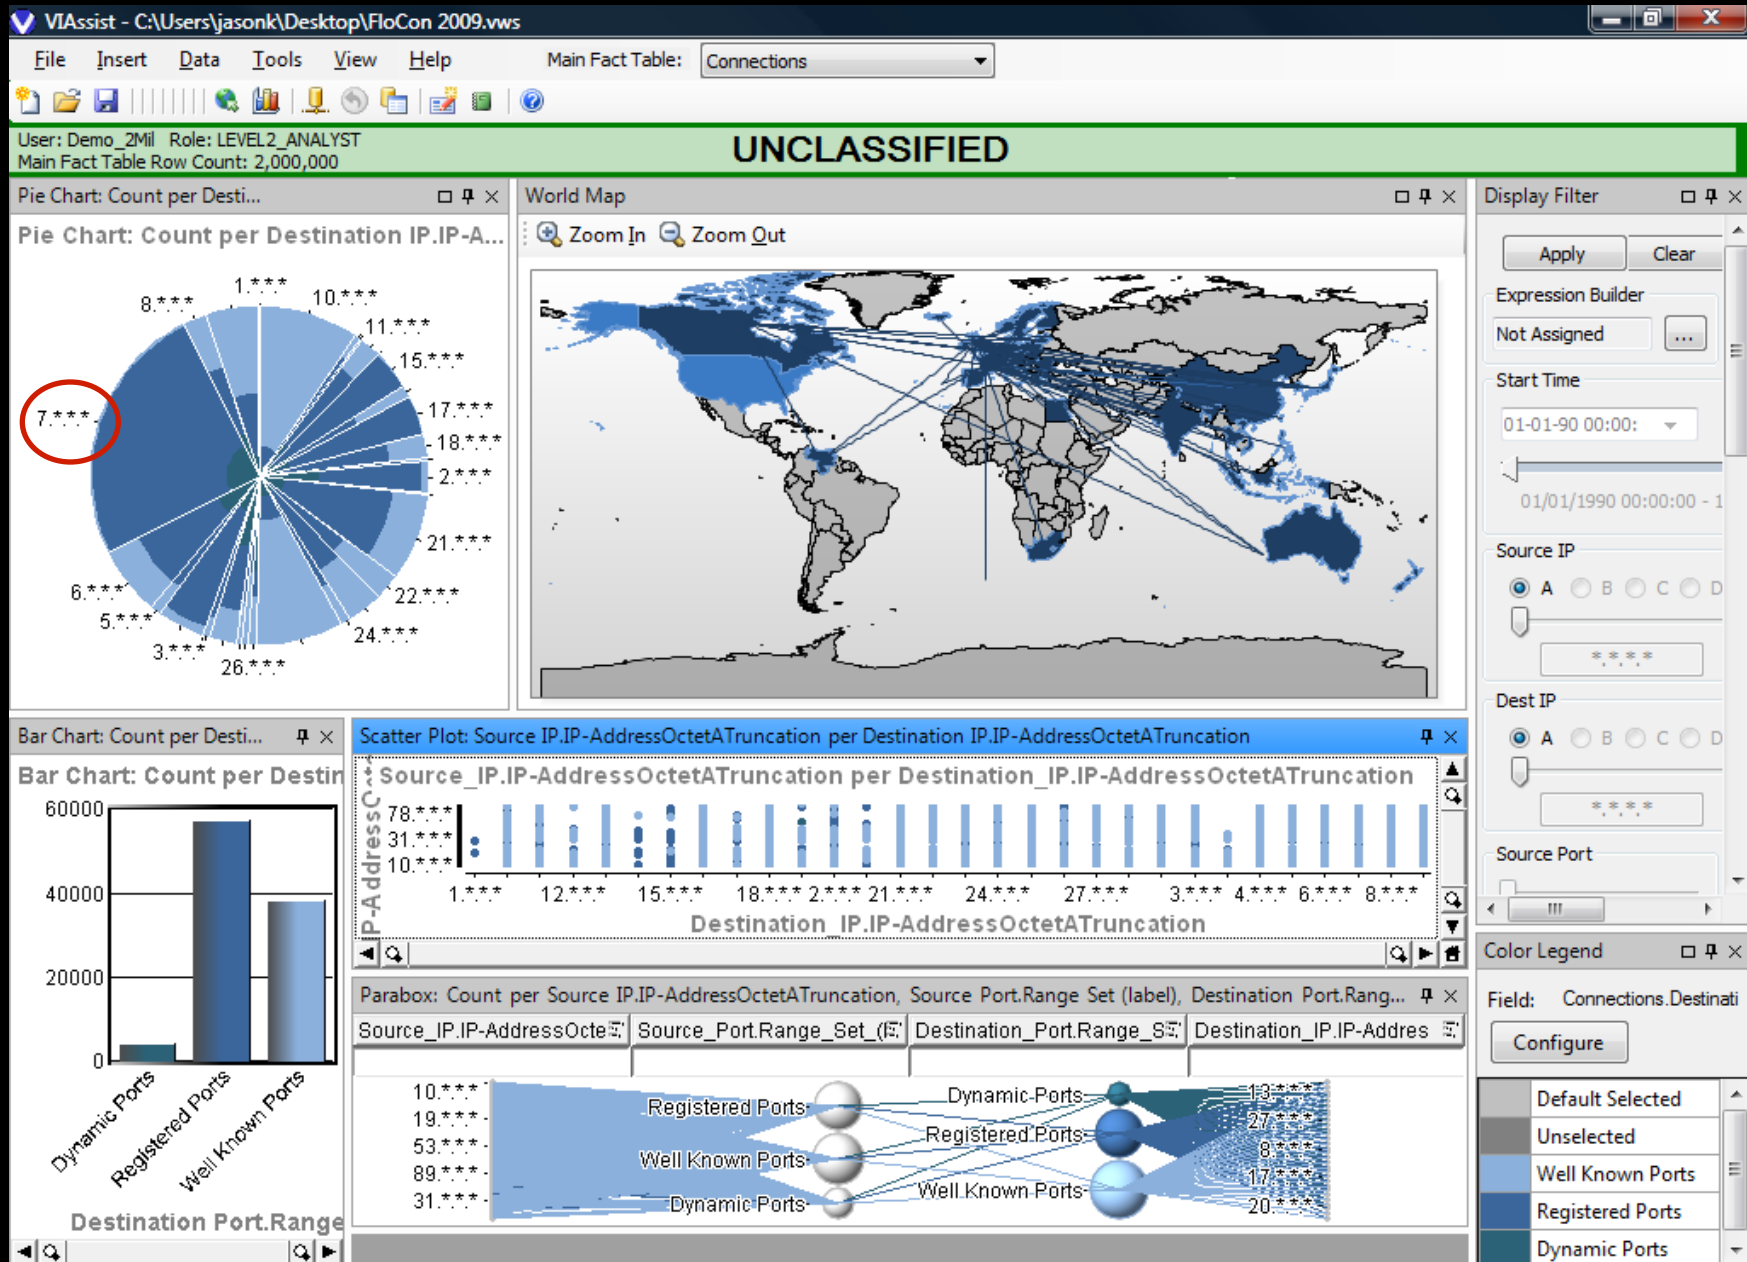

Destination IP: 192.88.209.0 / 24

Source Ports: []

Destination Ports: []

Protocols

- ICP
- UDP
- ICMP
- Other

Additional Silk Options

[]

```
rwfilter --start-date=2005/01/08:1 --end-date=2005/01/08:23 --type=in,out,inweb,outweb --pass=stdout  
--sensors=S0,S1,S2,S3,S4,S5,S6,S7,S8,S9,S10,S11,S12,S13,S14 --saddress=192.88.209.0/24  
--daddress=192.88.209.0/24
```

Import

Run

Save

Close

smart aggregation

2 million unfiltered flows

2 million unfiltered flows

100K drill in flows

300 detailed flows

VIAssist - C:\Users\jasonk\Desktop\FloCon 2009 - 2.vws

File Insert Data Tools View Help Main Fact Table: **Connections**

User: Demo Role: ANALYST Main Fact Table Row Count: 100,000 **UNCLASSIFIED** Fetched Clustered Row Count: 342 --> [DB Rows: 359] Highlighted Clustered Row Count: 282 --> [DB Rows: 295]

Pie Chart: Count per Destination IP.IP-Address

Pie Chart: Count per Destination IP.IP-Address

World Map

World Map

Display Filter

Apply Clear

Expression Builder

Not Assigned