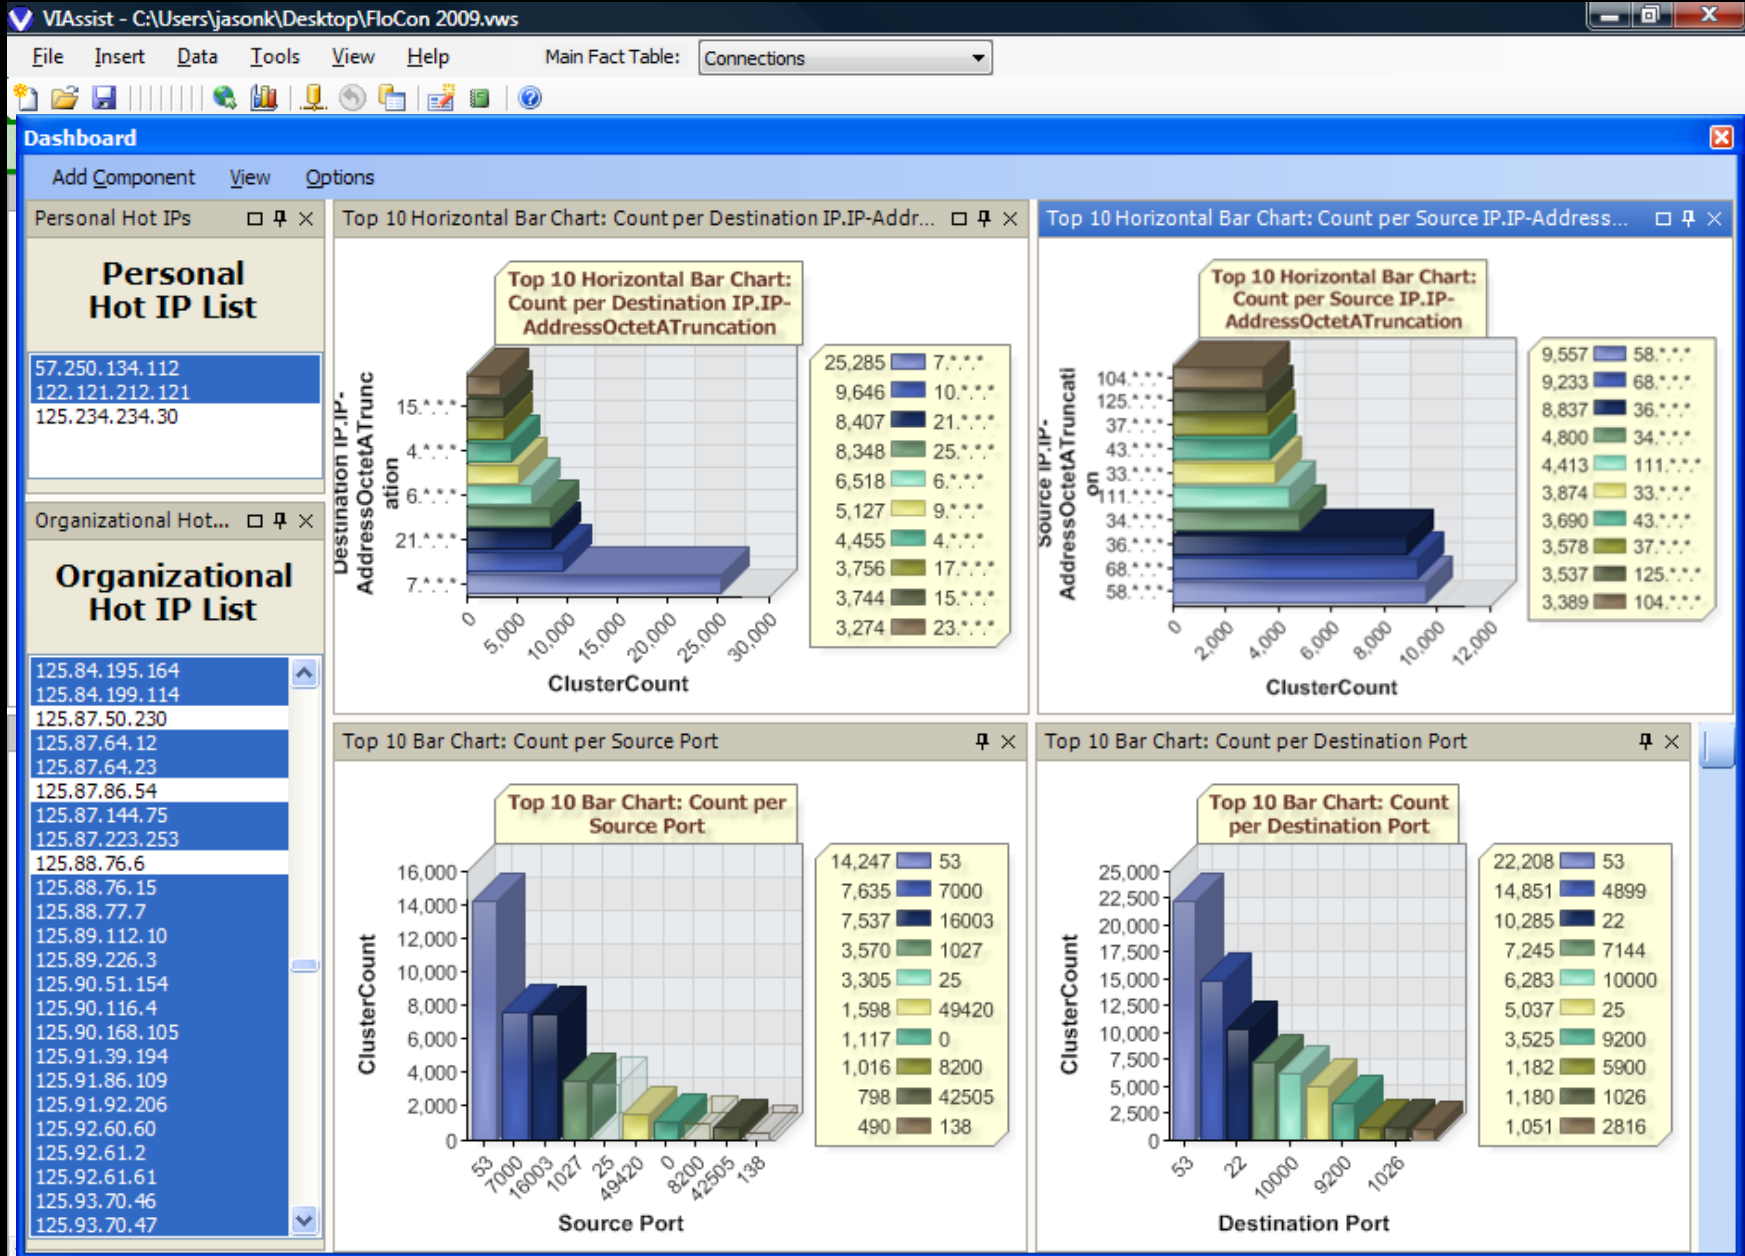

Import

Run

Save

Close

smart aggregation

2 million unfiltered flows

2 million unfiltered flows

100K drill in flows

300 detailed flows

VIAssist - C:\Users\jasonk\Desktop\FloCon 2009 - 2.vws

File Insert Data Tools View Help Main Fact Table: **Connections**

User: Demo Role: ANALYST Main Fact Table Row Count: 100,000 **UNCLASSIFIED** Fetched Clustered Row Count: 342 --> [DB Rows: 359] Highlighted Clustered Row Count: 282 --> [DB Rows: 295]