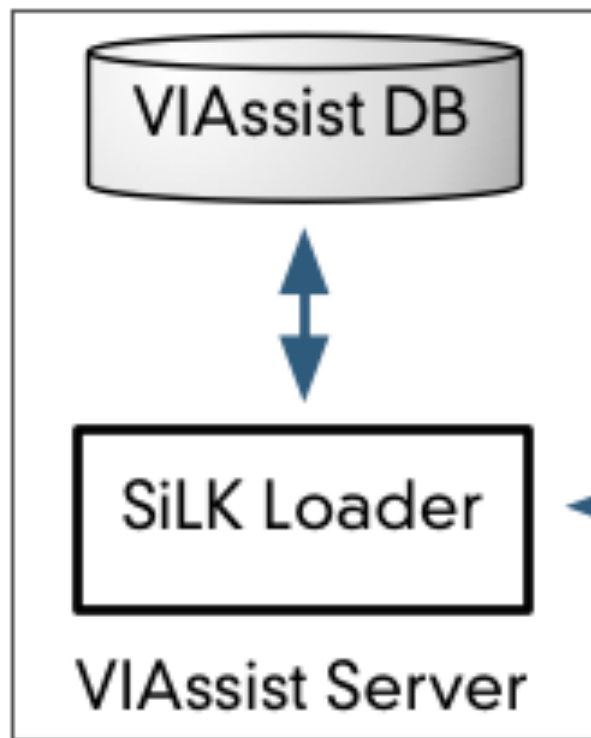

Silk Command Chooser

oracle on silk.avi.com:/usr/local/flowdata/SILK-LBNL-05

Advanced Share Command

- All Traffic
 - All Incoming
 - All Outgoing
 - Web Incoming
 - Web Outgoing
- By Sensor
 - S0
 - S1
- Private
 - To/From CERT
- Advanced
 - Long Duration
- Worms
 - Slammer