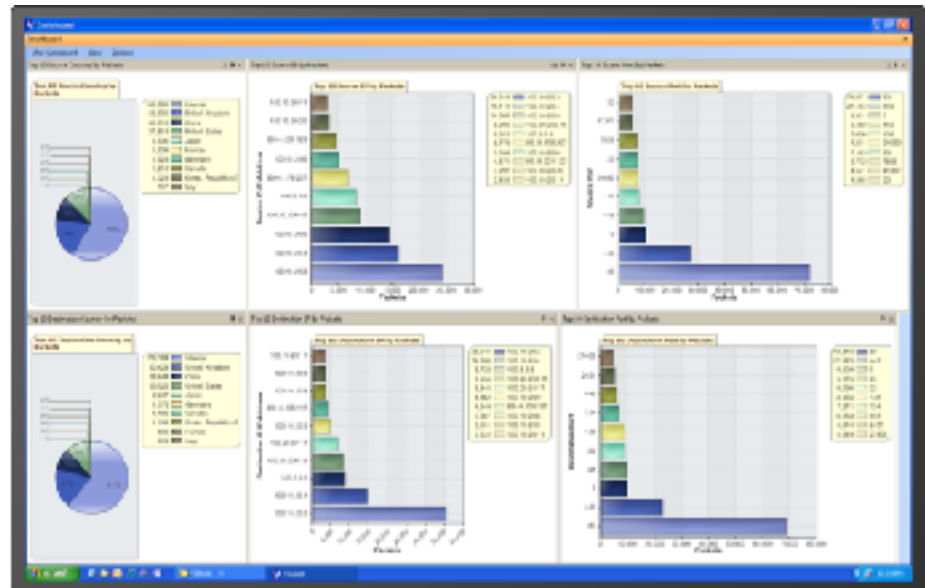

Paradox: Count per Source IP.IP-Address, Source Port.Range Set (label), Destination Port.Range Set (label), Destination IP.IP-Address

Parabox: Count per Source
IP.IP-Address, Source Port.Ran...

Pie Chart: Count per Desti...

Scatter Plot: Source
IP.IP-AddressOctetATruncation p...

World Map

Field: Connections.Destinati

Refresh Screenshots

Dr. John Goodall, johng@avi.com

Jason Kopylec, jasonk@avi.com

<http://www.securedecisions.com/viassist>