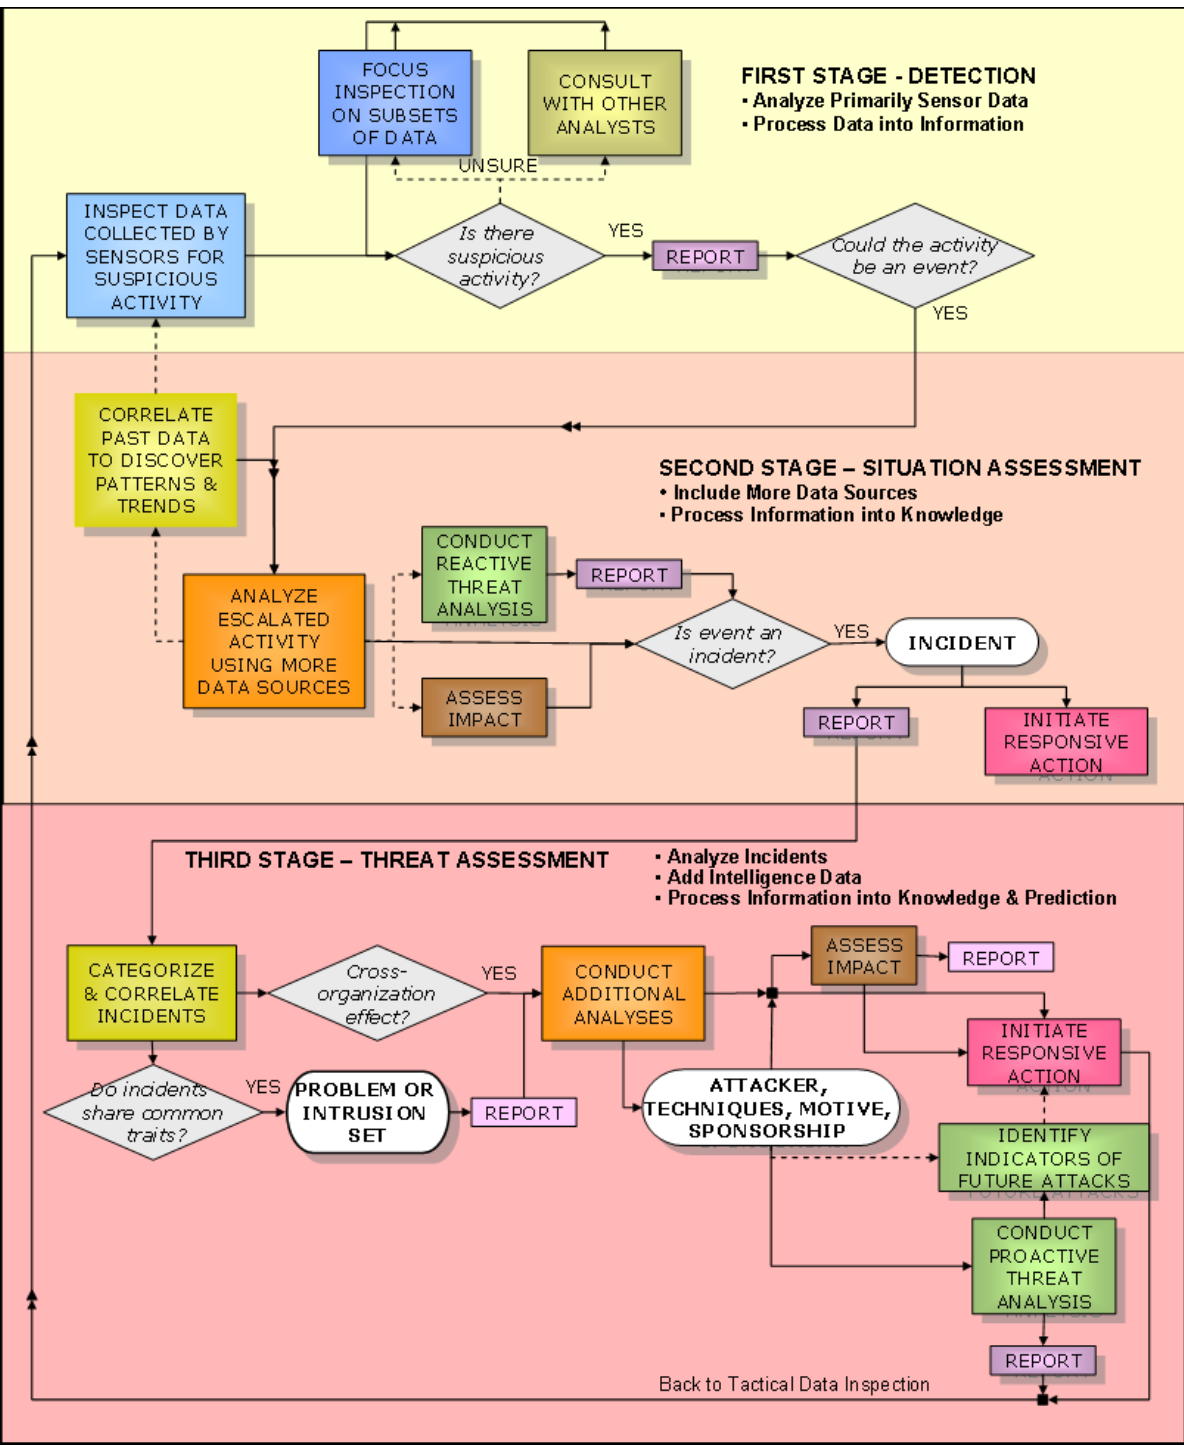

see the needle?

how can we do better?

cognitive task analysis

TACTICAL

STRATEGIC

INCREASING SITUATIONAL AWARENESS

VIASSIST

VIAssist Workstation

Silk Command Chooser

oracle on silk.avi.com:/usr/local/flowdata/SILK-LBNL-05

Advanced Share Command

- All Traffic
 - All Incoming
 - All Outgoing
 - Web Incoming
 - Web Outgoing
- By Sensor
 - S0
 - S1
- Private
 - To/From CERT
- Advanced
 - Long Duration
- Worms
 - Slammer

Pie Chart: Count per Destination IP.IP-Address

Pie Chart: Count per Destination IP.IP-Address

World Map

World Map

Display Filter

Apply Clear

Expression Builder

Not Assigned

Color Legend

Field: Connections.Destination IP

Configure

- Default Selected
- Unselected
- Well Known Ports
- Registered Ports
- Dynamic Ports

Bar Chart: Count per Destination IP.IP-Address

Bar Chart: Count per Destination IP.IP-Address